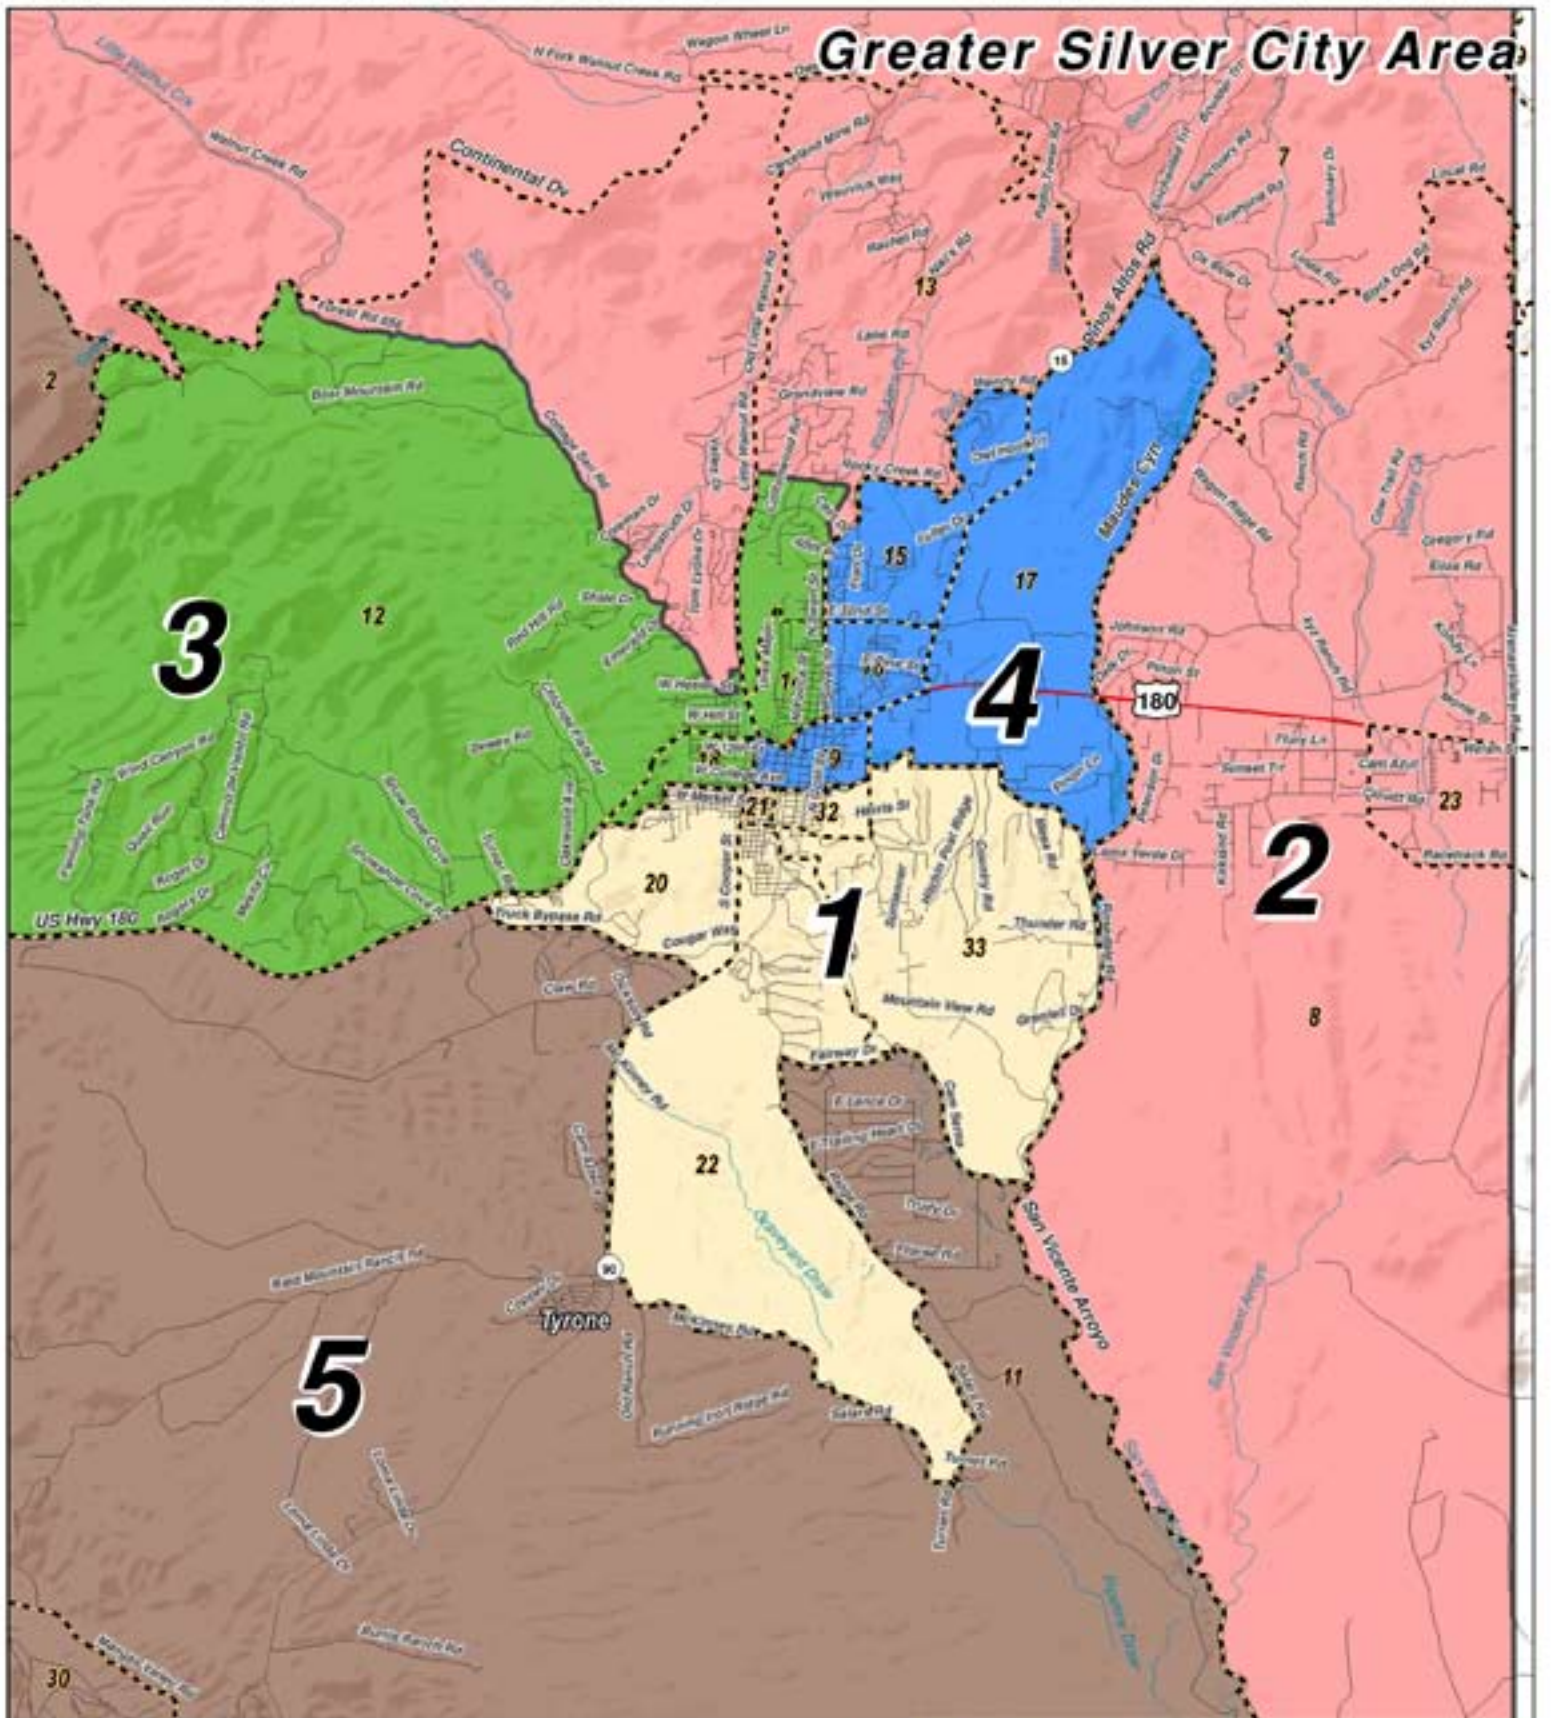

Silver Consolidated Schools

School Board Districts

Greater Silver City Area

Adopted as Plan B on
May 17, 2012

LEGEND

Created: July 17, 2012

- Precincts
- Rivers
- Lakes / Ponds
- Interstate
- US Highway
- State Highw

Research & Polling, Inc. distributes this map assuming no liability for any errors, omissions, or inaccuracies in the information provided regardless of the cause in reliance upon any maps.