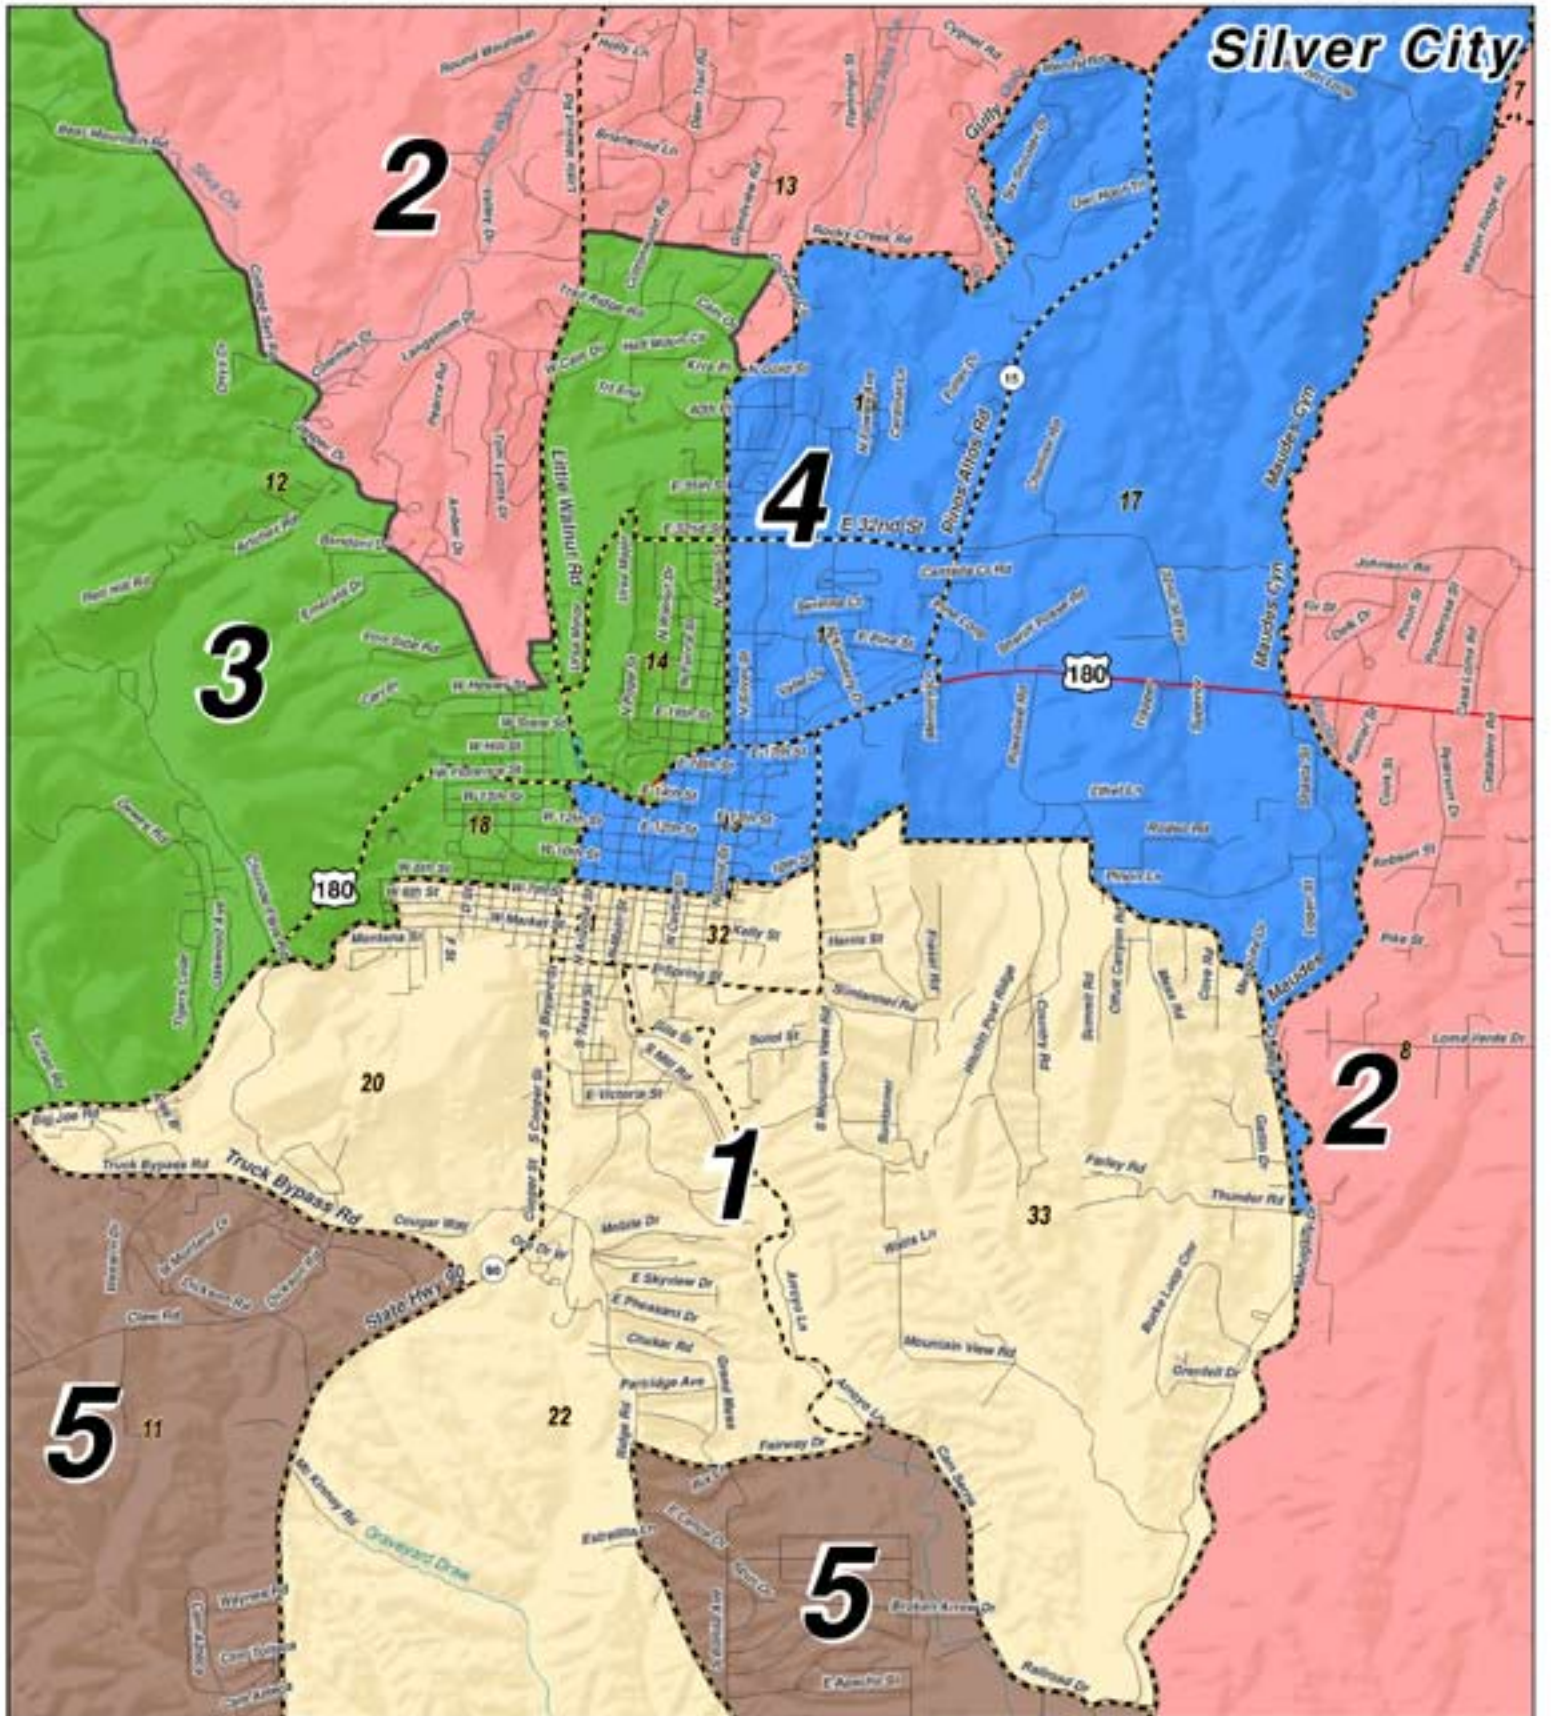

# Silver Consolidated Schools

# School Board Districts

RESEARCH & POLLING

0 1 Miles

Adopted as Plan B on  
May 17, 2012

NEW MEXICO

**LEGEND** Created: July 17, 2012

|               |            |            |
|---------------|------------|------------|
| Precincts     | Rivers     | Interstate |
| Lakes / Ponds | US Highway | State High |

Research & Polling, Inc. distributes this map assuming no liability for any errors, omissions, or inaccuracies in the information provided regardless of the cause in reliance upon any maps.